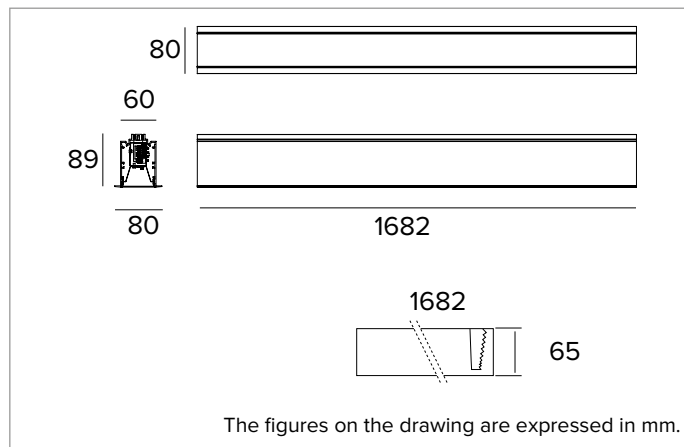

SOURCE

LED Engine made of linear LED boards Ra90. Tunable White version available on request.

Energy efficiency class: E

Nominal power: 36W

Nominal flux: 4314lm

Colour rendering index: 90

Rf: 91.4

Rg: 100.8

CCT nominal: 3000K

Lifetime (L80/B10): >50000h tq +25°C

ILLUMINOTECHNICAL CHARACTERISTICS

Wall Washer - Optical system composed of a highly reflective polished aluminium reflector, a PMMA cylindrical lens, a holographic filter and transparent polycarbonate cover.

Emission: DOWN WW

Optical efficiency: 79%

Fixture flux: 3395lm

Luminous efficacy: 85lm/W

Photobiological safety: Compliant with RG0 exempt risk group

MECHANICAL CHARACTERISTICS

White painted extruded aluminium body, available in four different lengths. Magnetic installation system to mount the light unit into the housing complete with an anti-fall safety cable.

Colour and finish: Plaster white

Dimensions: L=1682mm

Weight: 5Kg

Version: LINEAR

Degree of protection: IP20

ELECTRICAL CHARACTERISTICS

Integrated electronic ON-OFF power supply. Complete with electrical cables to guarantee feeding continuity (max 2kW). Emergency Pack available on request. Luminaire compliant with EN 60598-2-22 for power supply from a centralised emergency system CPSS (Central Power Supply System), not incorporated in the luminaire - high risk areas excluded. The default power and flux are 100% in AC and 100% in DC.

Fixture Power: 40W

Power supply: 220-240Vac 50/60Hz

Insulation Class: CLASS 1

Type of driver / Control: ON-OFF

Driver included: YES

Class F: YES

SAFE FLICKER: PstLM=<1 and SVM=<0.4 (IEC TR 61547-1 and IEC TR 63158), to ensure a more comfortable and safe light

Ambient temperature: 0°C / +25°C

INSTALLATION

For linear configurations complete with a special connector to attach to the power supply. To be completed with end caps.

NOTES

110-277Vac version available on request.

REGULATIONS AND CERTIFICATIONS

ENEC.

WARRANTY

5 years.

WARNING

Luminaire designed for disposal/recycling at end-of-life. Replaceable (LED only) light source by a professional. Replaceable control gear by a professional.

Due to the technological evolution of the electronic components, the data provided may be updated, and as such, confirmation must be requested during the order process.

Luminous flux and power supply have +/-10% tolerances with respect to the indicated value. tq +25°C (CIE 121).

We reserve the right to make technical changes.

Targetti Sankey S.r.l.
Via Pratese, 164
50145 Firenze - Italy
Tel: +39 055 37911
targetti.com
targetti@targetti.com

CCIAA Firenze
Share Capital:
€ 500.000,00
VAT N. (IT):
01537660480
R.E.A: FI-275656

TARGETTI